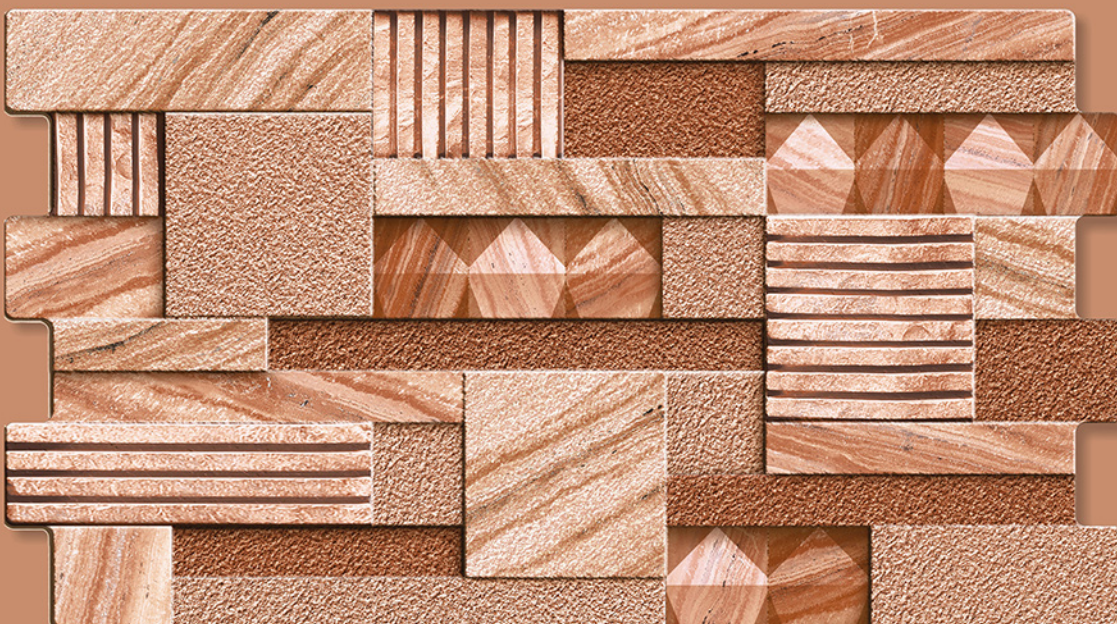

Amazone - 03

AMAZONE
COLLECTION - 2021

- Random design
- High Definition
- Digital tech.
- Wall Tiles