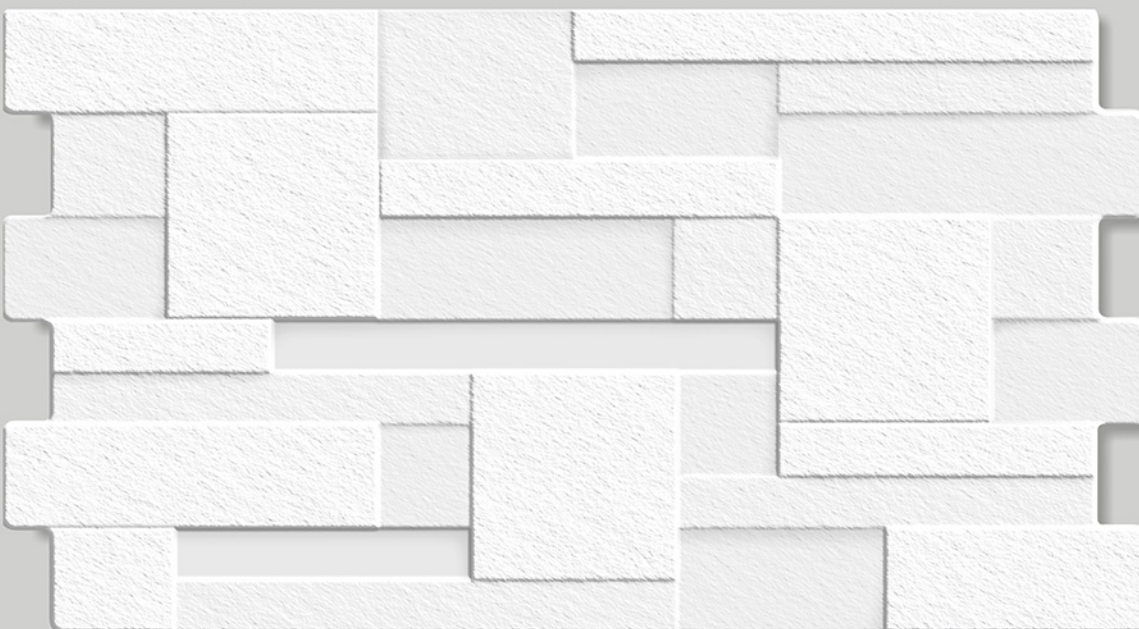

Amazone - 19

AMAZONE
COLLECTION - 2021

- Random design
- High Definition
- Digital tech.
- Wall Tiles