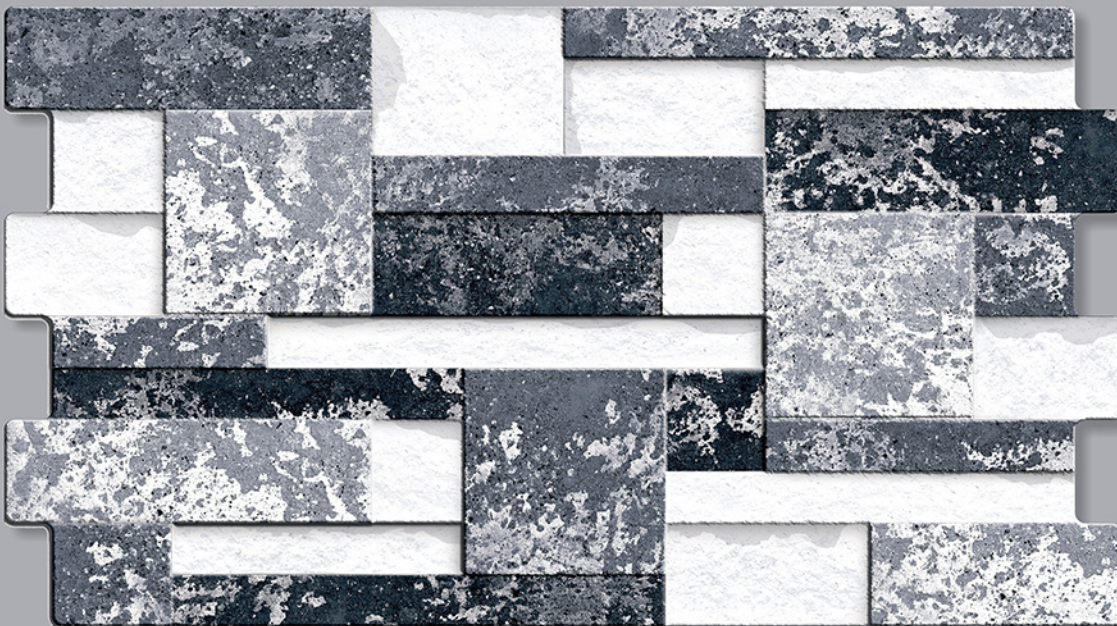

PISOS
SURFACES

NEW COLLECTION

31 x 56 cm / 310 x 560 MM / 12" x 22"

Amazone - 01

AMAZONE
COLLECTION - 2021

-  Random design
-  High Definition
-  Digital tech.
-  Wall Tiles

Crafted
from the glory™

Amazone - 02