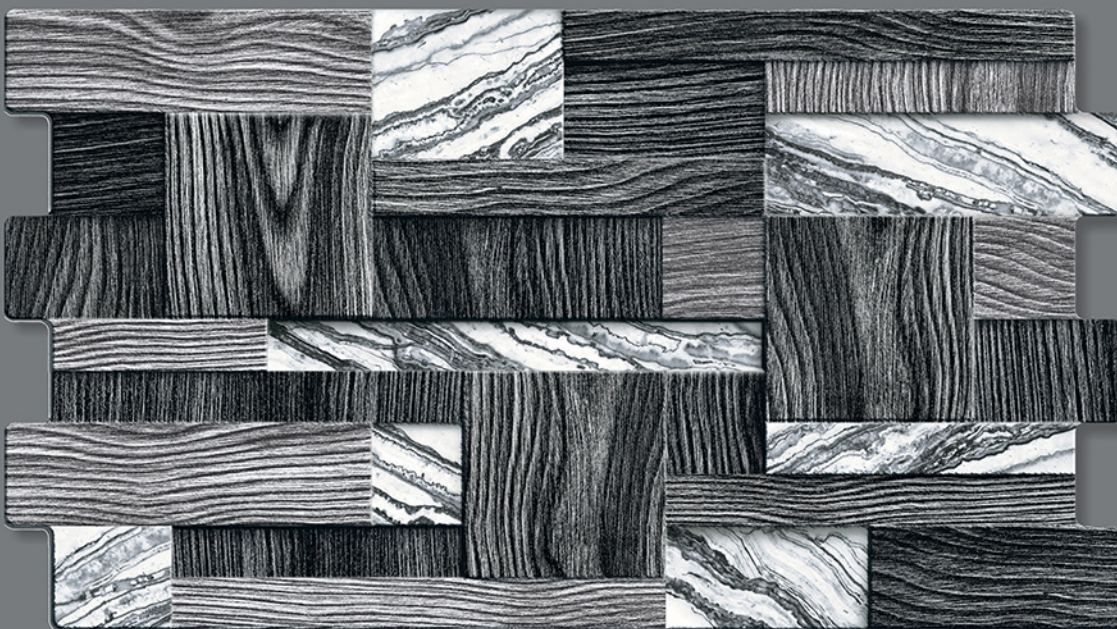

High
Definition

Digital
tech.

Wall
Tiles

Ultimate
beauty for your space!

12" x 22"

Amazone - 10

AMAZONE
COLLECTION - 2021

Random design